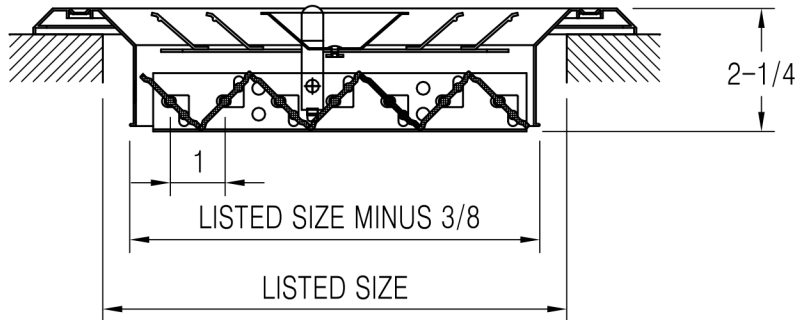

OPEN

CLOSED

DF2W—Aluminum Square Ceiling Diffuser 4-Way

- Extruded aluminum construction
- For sidewall or ceiling application
- Four-way air deflection
- Opposed-blade damper
- Inconspicuous fingertip lever for air volume control
- Durable coating
- Available finish: White